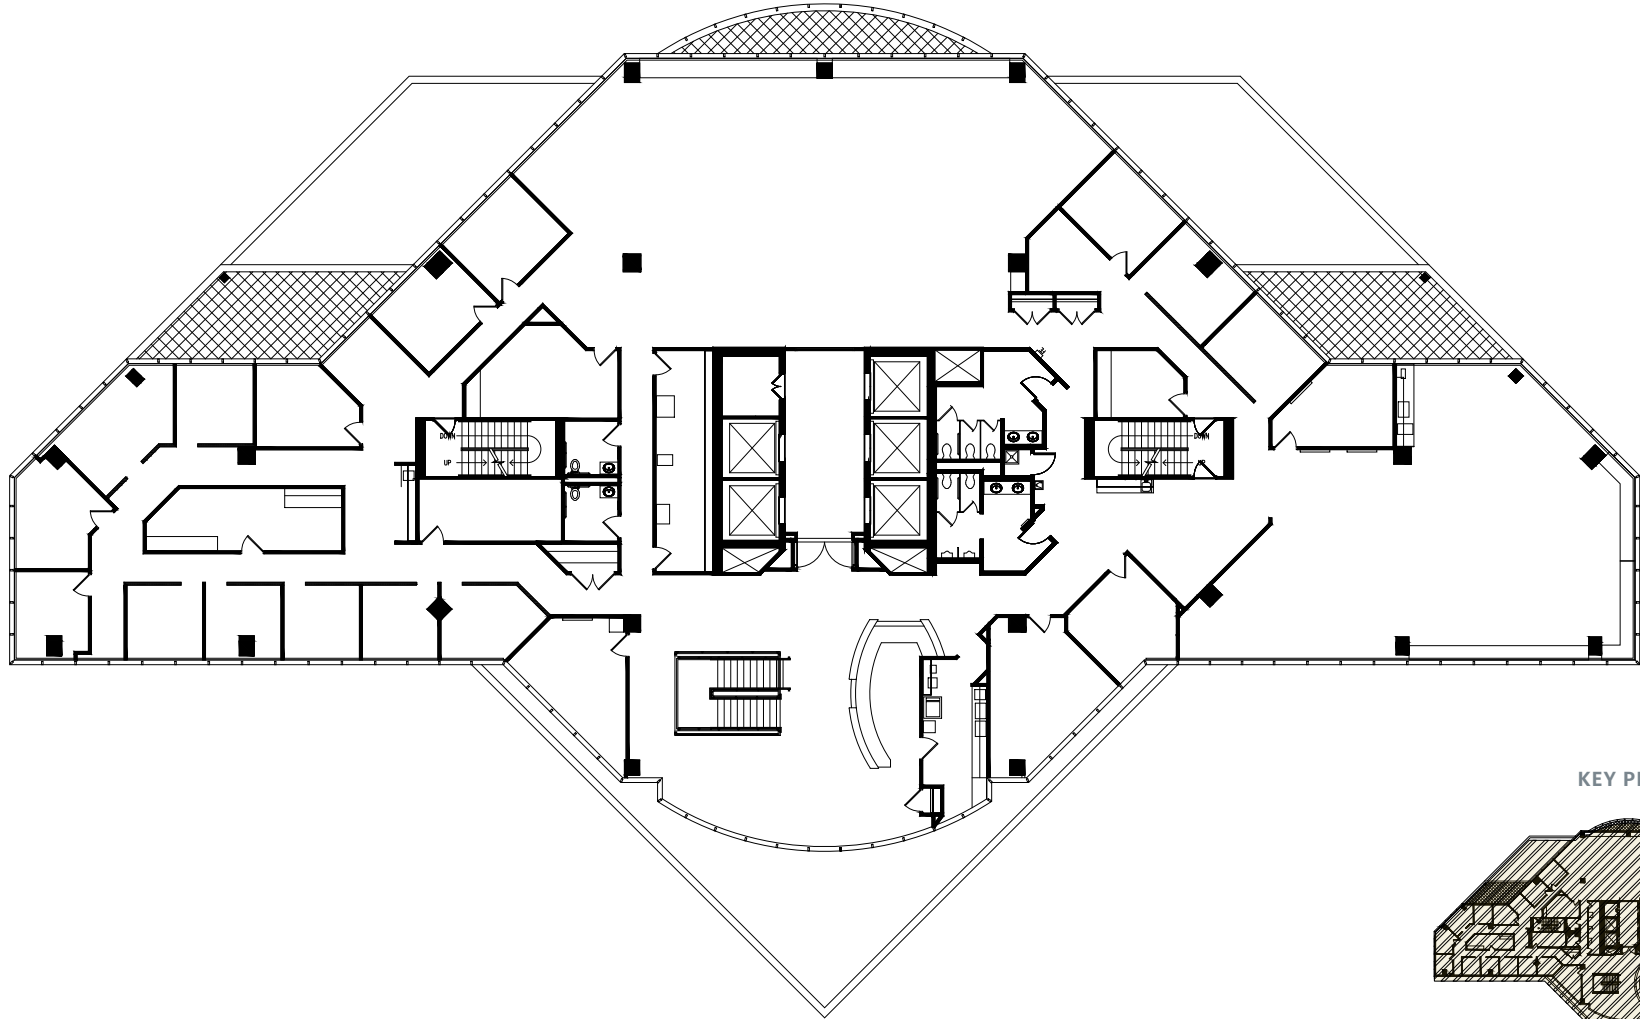

For leasing information, please contact:

Brian Wasserman
brian.wasserman@cbre.com
952.924.4681

Jim Freytag
jim.freytag@cbre.com
952.924.4616