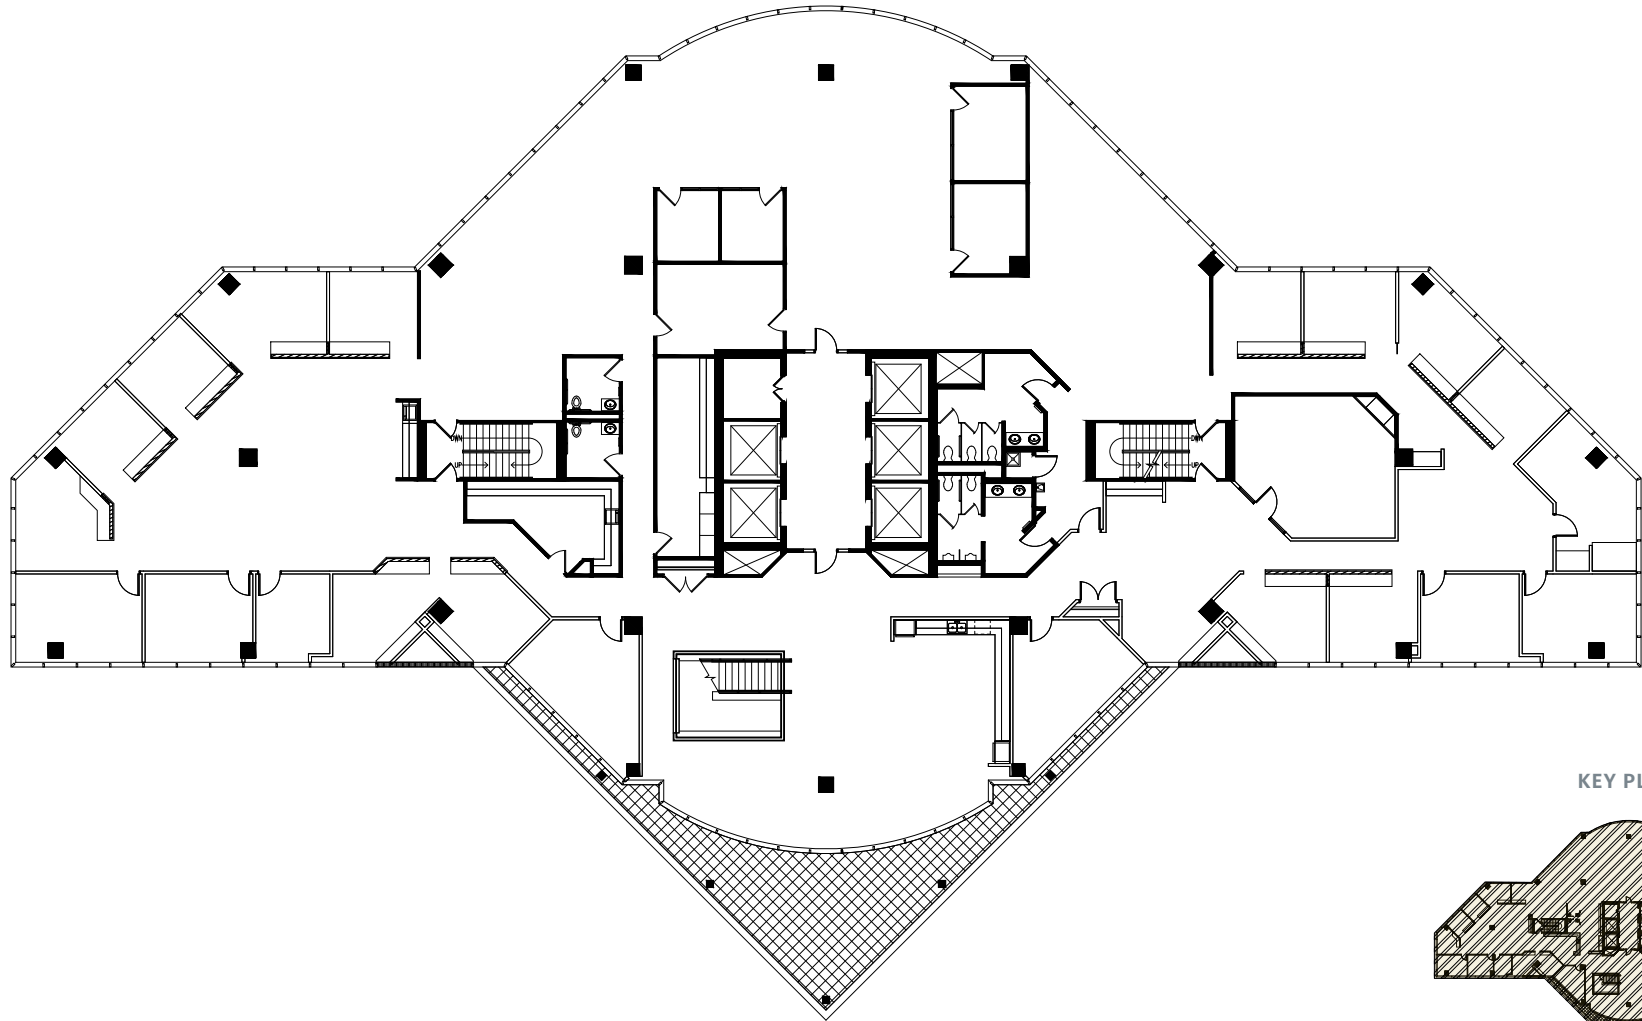

Jim Freytag
jim.freytag@cbre.com
952.924.4616

KEY PLAN

For leasing information, please contact:

Brian Wasserman
brian.wasserman@cbre.com
952.924.4681

Jim Freytag
jim.freytag@cbre.com
952.924.4616

KEY PLAN

For leasing information, please contact: